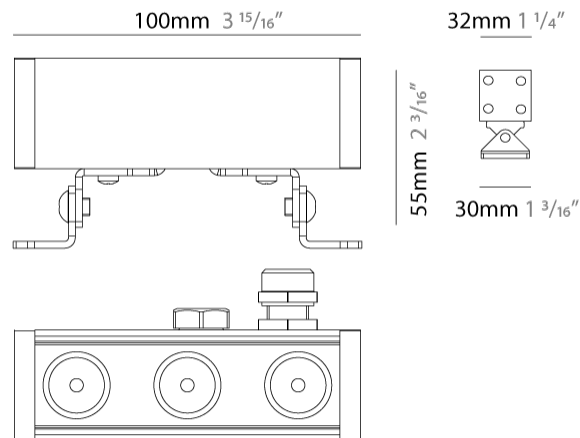

PROJECT
TYPE
SPECIFIER
QUANTITY
DATE

1. To build a product code in our configurator select the specify button on the base model # product page
2. To build a manual product code on this datasheet choose from the options listed below in blue font and add the suffix to the base model #

GENERAL

Series: Mini Corniche
Brand: Platek
Division: Exterior
Mounting Type: Surface
Mounting Location: Wall
Subcategory: Wallwash

PHYSICAL

Shape: Rectangle
Length (mm): 100
Length (in): 3 15/16
Width (mm): 32
Width (in): 1 1/4
Height (mm): 32
Height (in): 1 1/4
Extension (mm): 55
Extension (in): 2 3/16
Light Distribution: Adjustable / Direct
Weight (kg): 1.2
Weight (lbs): 2.6
Screws: A4 stainless steel
Diffuser: Clear tempered glass
Gasket: Gore-Tex valve to prevent condensation inside the fitting.
Fixture Finish: BLK / WHI / GRY / COR / ANT / BRZ
Fixture Material: Extruded Aluminum

ELECTRICAL

Lamp Type: LED
Total Output Wattage (W): 6
Dimming: Bluetooth technology or DMX
Control Gear: DMX
Driver Included: No
Driver Location: Remote
Driver Type: Constant Current - Universal
Driver Class: Class 2
Input Voltage (V): 120 - 277
Constant Current (MA): 500

LED

Number of LEDs: 4
Color Temperature (°K): RGBW
CRI: >80 CRI
Lamp Life (hrs): 60000
Special LEDs offerings: RGBW

OPTICAL

Optic°: 26 / 40 / ELL

RATINGS AND CERTIFICATIONS

Certified By: Certified for North American Standards
IP rating: IP65
IK Rating: IK07
Bug Rating: B1 U0 G0